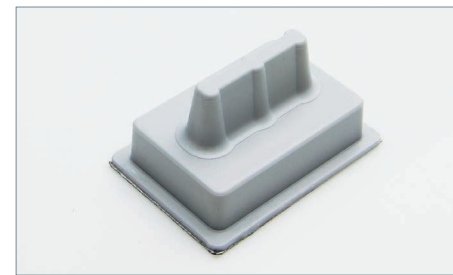

NL Wissers

Papierwissers: in verschillende designs en uitvoeringen en een set van 100 wiserpapieren voor deze wissers.

Viltwisser: magnetische wisser voor whiteborden.

Miniwisser: magnetische wisser ideaal voor planborden. Voor deze wisser zijn er geen vervangingsviltjes.

Reinigingsspray: voor het regelmatig reinigen van whiteborden en planborden. Flacon van 250 ml.

Reinigingsspray Extra Strong: reinigungs-spray voor het reinigen van whiteborden en mat-wit geëmailleerde projectieborden. Zeer milieuvriendelijk, PH-neutraal. Zeer krachtig. Flacon van 100 ml.

De Reinigungs-spray Extra Strong wist ook vrijwel elke reguliere marker in tegenstelling tot andere veelgebruikte reinigungs-sprays.

D Wischer

Papierwischer: in verschiedenen Ausführungen und ein Set von 100 Wischerpapieren für diese Wischer.

Filzwischer: magnetische Wischer für Weißwandtafeln.

Miniwischer: magnetische Wischer, ideal für Planungstafeln. Für diese Wischer gibt es keine Ersatz-Filzeinlagen.

Reinigungs-spray: Zur regelmäßigen Reinigung von Weißwandtafeln und Planungstafeln. Flasche von 250 ml.

Reinigungs-spray Extra Strong: für die Reinigung von Whiteboards und matt weiß emailierter Projektionstafeln. Sehr umweltfreundlich, PH-neutral. Sehr kraftvoll. Flasche von 100 ml. Die Reinigungs-spray Extra Strong wischt auch praktisch jeden regulären Marker im Gegensatz zu anderen häufig verwendete Reinigungs-sprays.

GB Wipers

Paper wipers: available in various designs and finishes, and a set of 100 sheets wiper papers.

Felt wipers: magnetic wiper for whiteboards.

Mini wiper: Ideal wiper, magnetic, for planning boards. No replacement felts are available for this wiper.