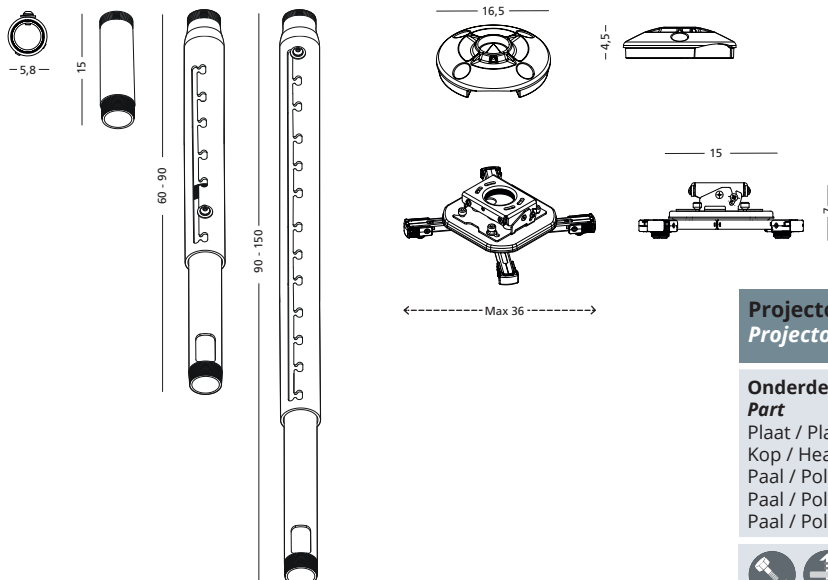

**GB Projector Ceiling Mount**

Universal and time-saving projector ceiling mount. Compact design in white, with strong, lightweight aluminium poles. The poles are height adjustable without disassembly. With cable management system. Available in several standard lengths.

14038.215

14038.210

14038.220

14038.221

14038.222

**Projectorbeugel plafondmontage  
Projector ceiling mount****Onderdeel****Part**

Plaat / Plate  
Kop / Head  
Paal / Pole 15 cm  
Paal / Pole 60-90 cm  
Paal / Pole 90-150 cm

**Artikelnummer****Article number**

14038.215  
14038.210  
14038.220  
14038.221  
14038.222