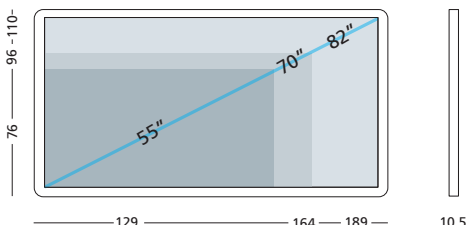

To take a look at the specifications of our latest models, please visit [www.focus-touch.com](http://www.focus-touch.com).

→ Acc.: p. 65

**Focus Touch P10 FHD display**  
*Focus Touch P10 FHD display*

Afmetingen scherm Size screen	Scherm Screen	Artikelnummer Article number
102 x 181 cm (82")	LED	14029.265
87 x 155 cm (70")	LED	14029.264
68 x 120 cm (55")	LED	14029.262